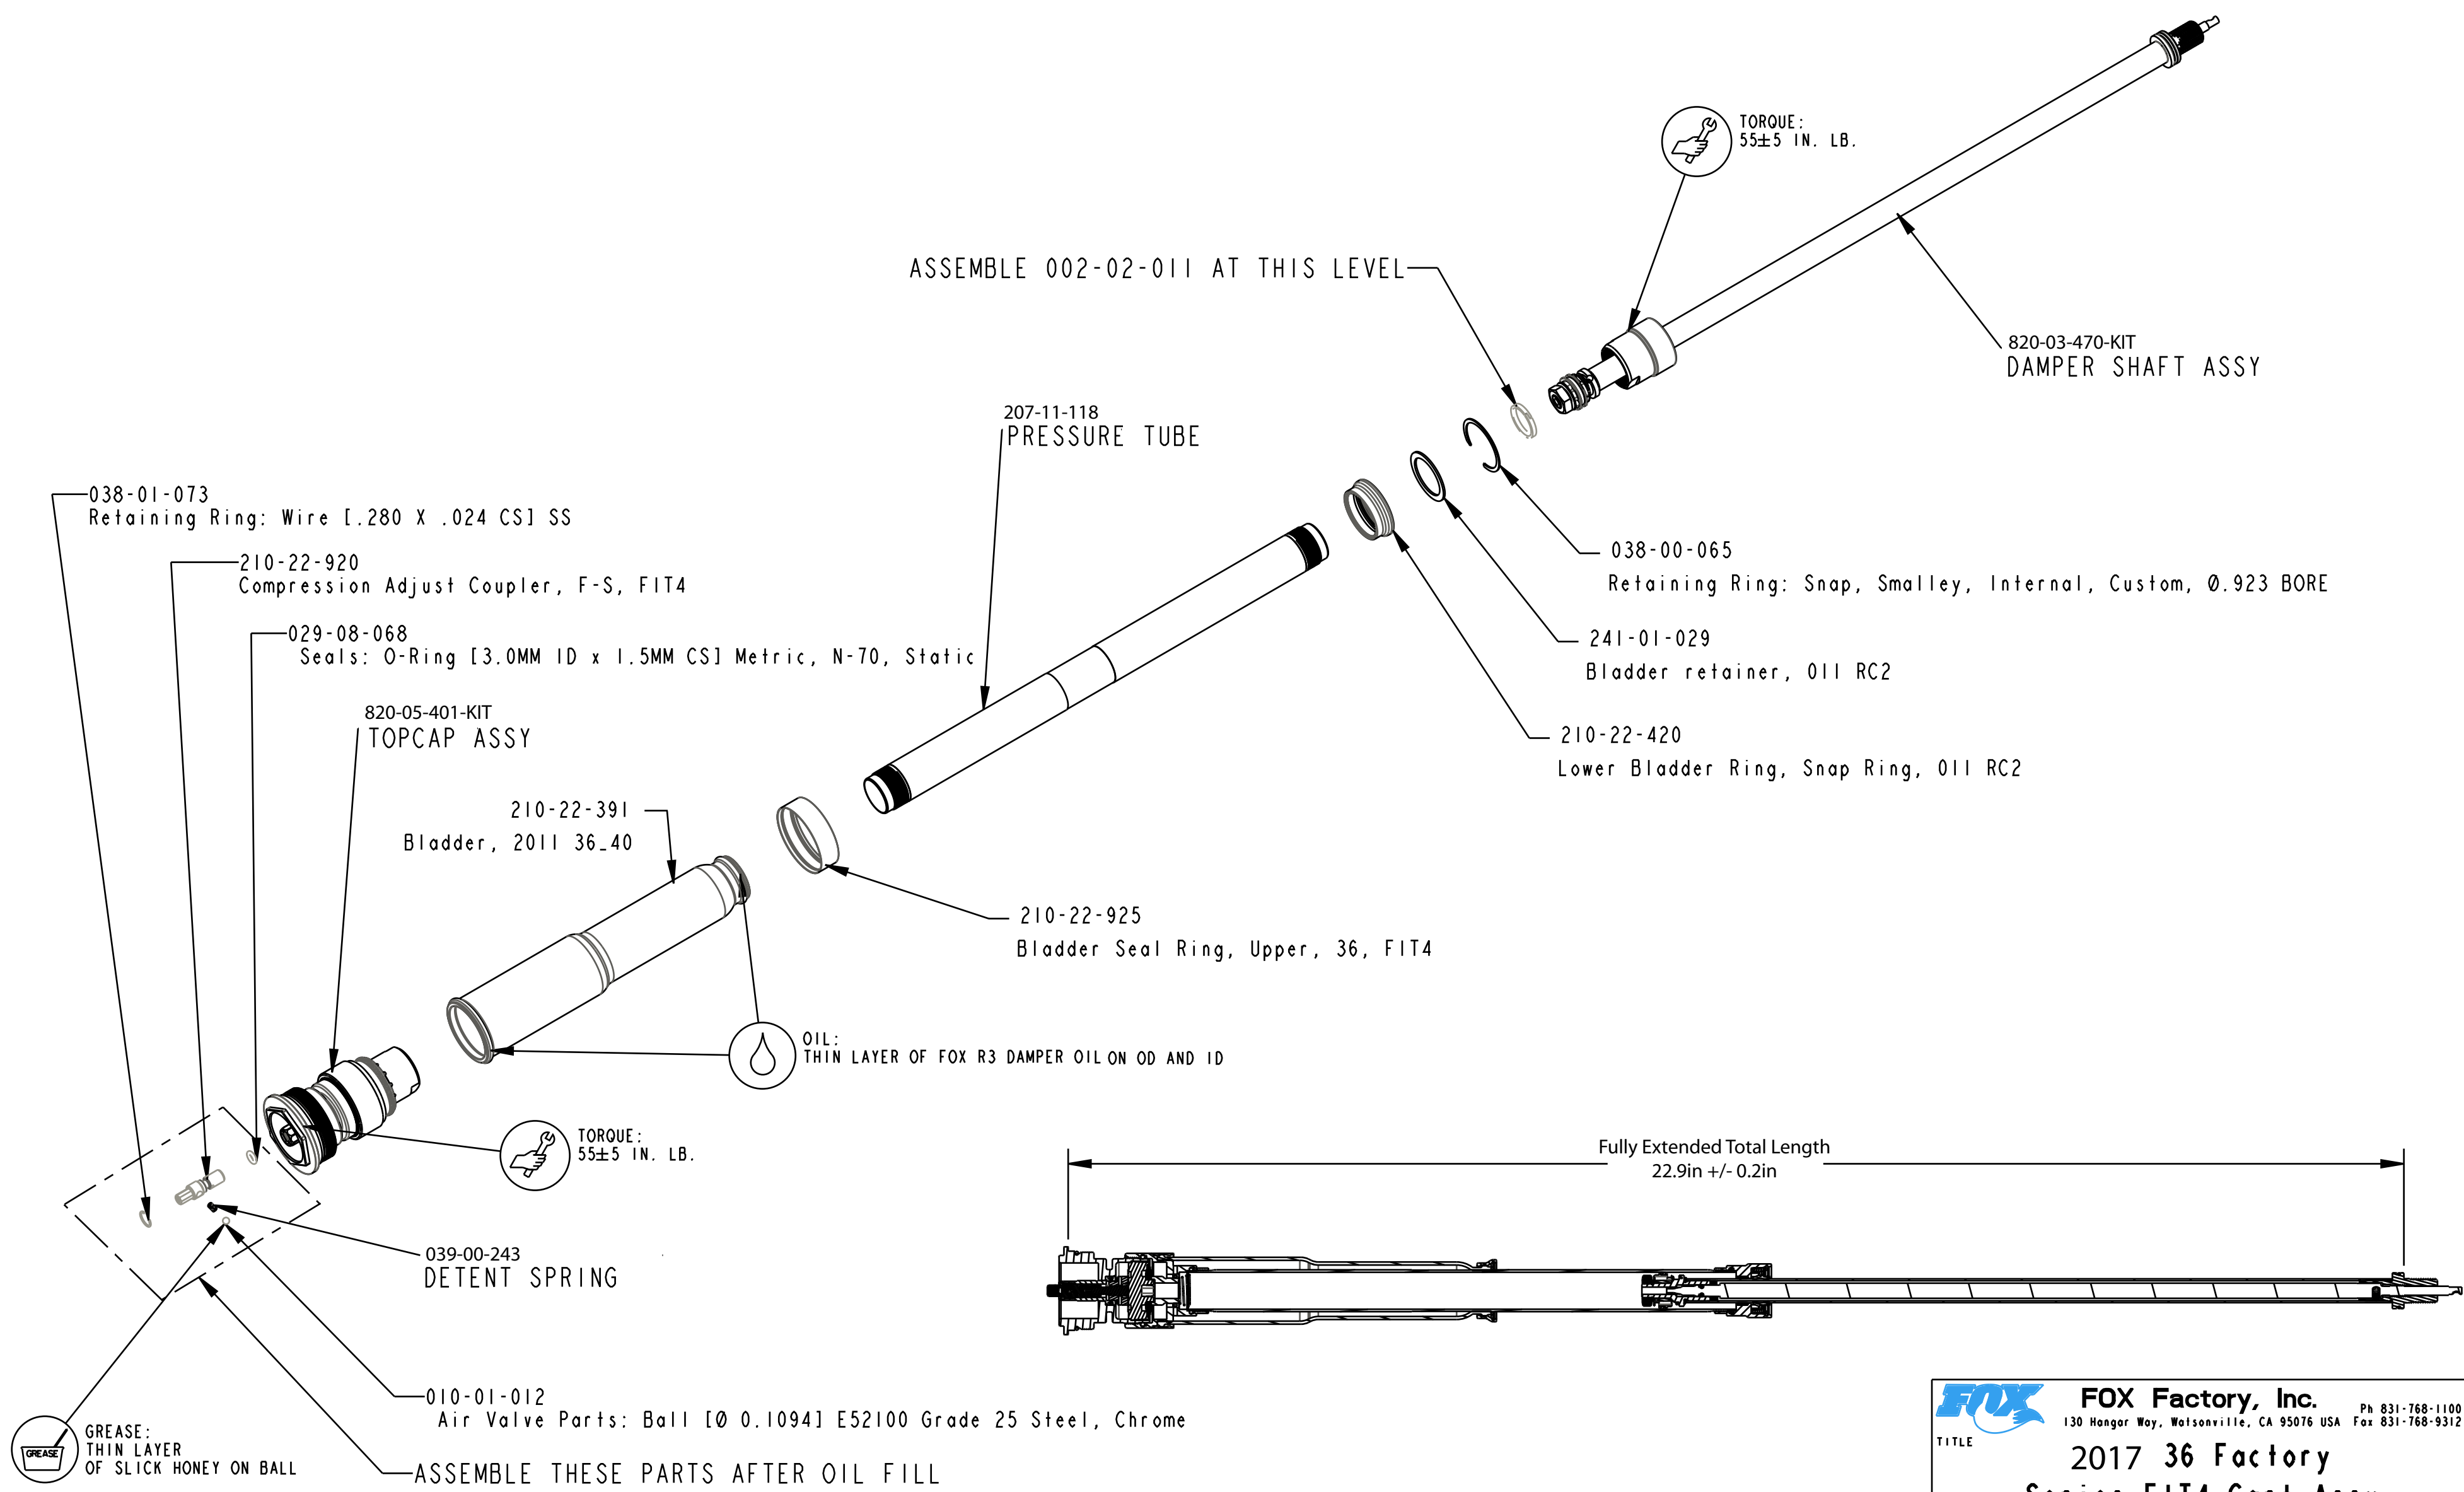

4

3

2

1

D

D

C

C

B

B

A

A

- PROPRIETARY -  
 THIS DOCUMENT CONTAINS CONFIDENTIAL, PROPRIETARY INFORMATION  
 THAT IS FOX PROPERTY. DO NOT DISCLOSE TO OR DUPLICATE  
 FOR OTHERS EXCEPT AS AUTHORIZED BY FOX.

**FOX** **FOX Factory, Inc.** Ph 831-768-1100  
 130 Hangar Way, Watsonville, CA 95076 USA Fax 831-768-9312  
 TITLE **2017 36 Factory Series FIT4 Cart Assy**

SIZE DWG. NO. **C**  
 PLOT SCALE 0.50:1 SHEET 1 OF 1